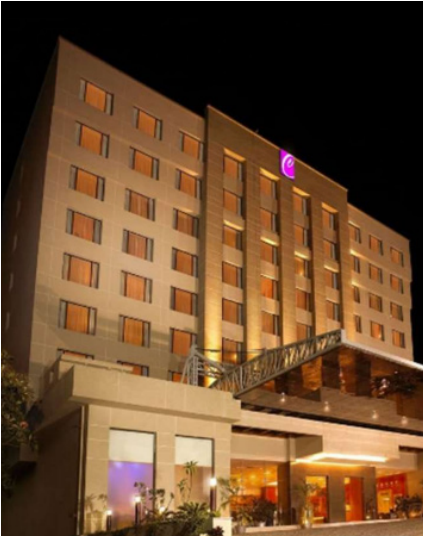

## RENAISSANCE BENGALURU RACE COURSE HOTEL

Renaissance Bengaluru is a contemporary hotel with a chic design and a vibrant ambiance. It offers well-appointed rooms, extensive business amenities, a variety of dining options, a rooftop pool, and a fitness center.

## THE CHANCERY PAVILION

A premium hotel situated in Bangalore's central business district, The Chancery Pavilion is the perfect sojourn for all modern day travellers who want to immerse themselves in a world of luxury and comfort.