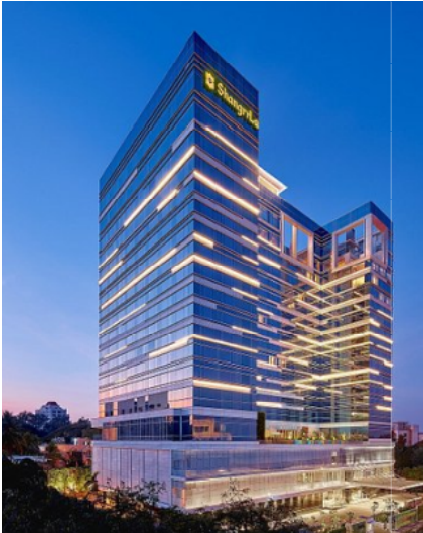

FACILITIES AT PARTNER HOTELS

- Rooms at concessional rate • Help Desk
- Shuttle service from Hotel to WCC event venue.

SHANGRI-LA HOTEL

Shangri-La Hotel is a luxurious property known for its elegant interiors and world-class amenities. It offers spacious rooms, comprehensive business facilities, a variety of dining options, a rooftop pool, and a serene spa.

Shangri-La, 56, 6B, Palace Rd,
Abshot Layout, Vasanth Nagar,
Bengaluru, Karnataka 560001
Phone: +91 80 4512 6100

DISTANCE FROM HOTEL TO BANGALORE PALACE - 0.5 KM